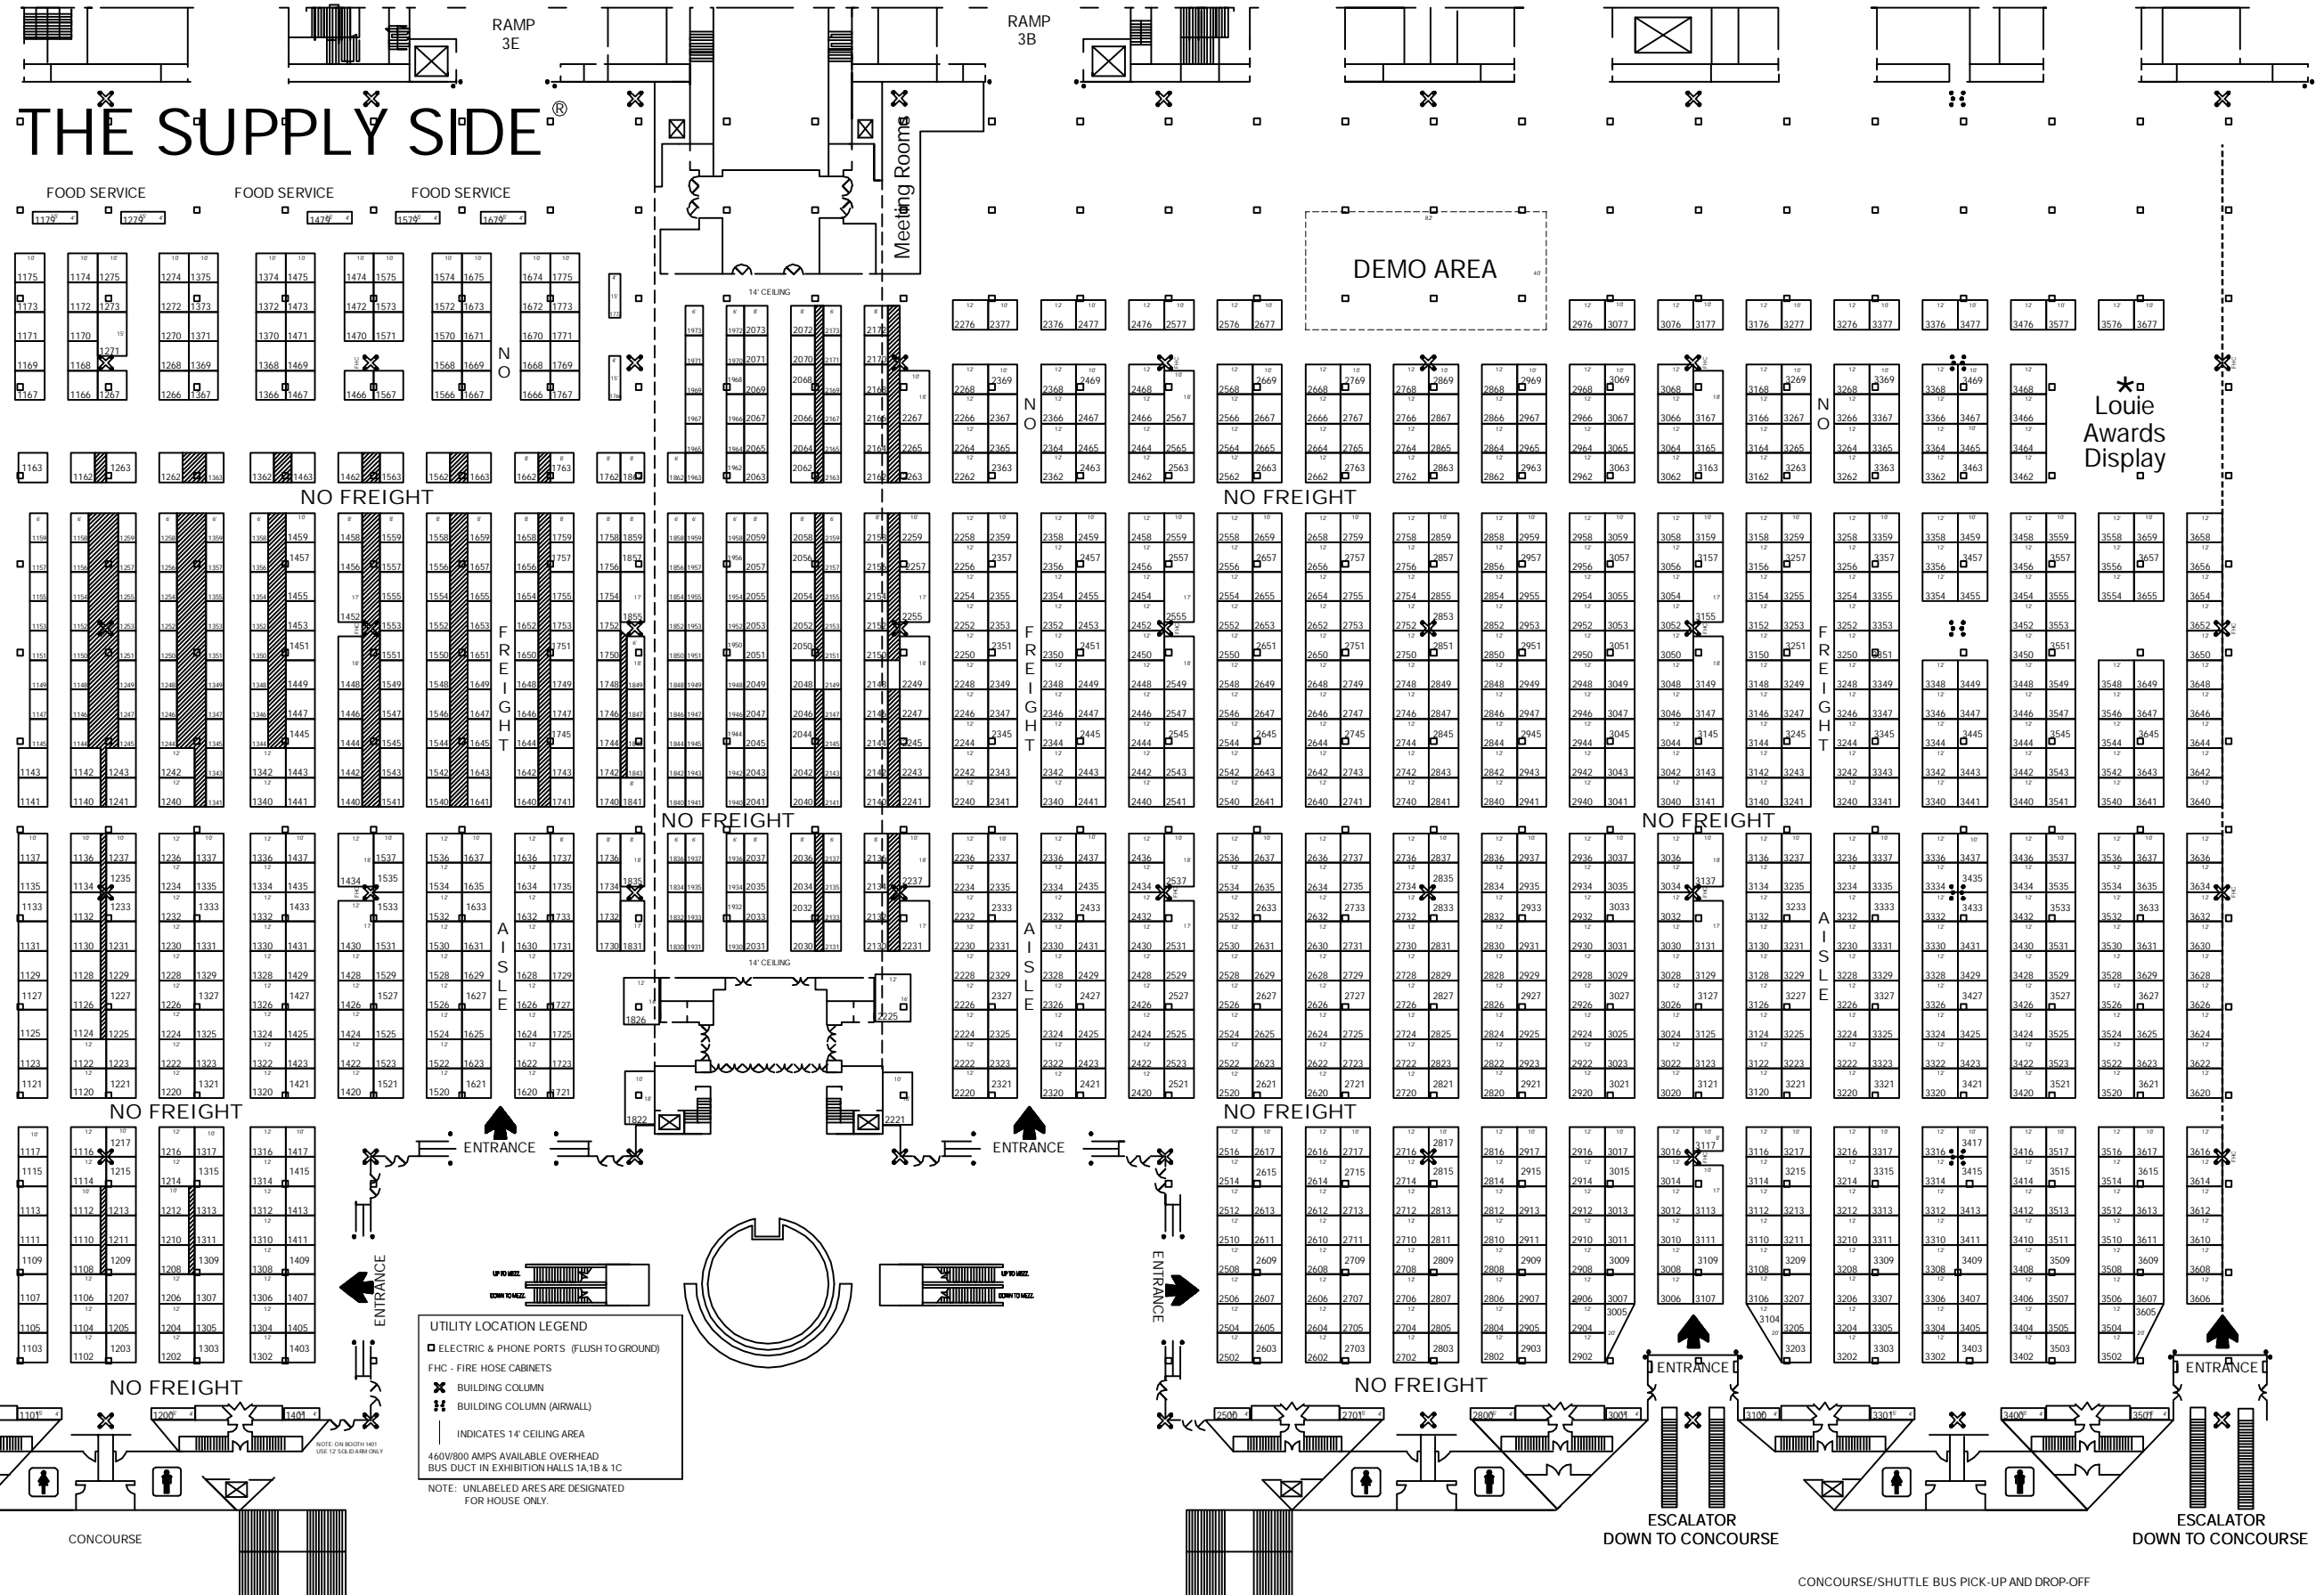

2010 NATIONAL STATIONERY SHOW® - Halls 3B - E

THE SUPPLY SIDE - Rear Hall 3E; SURTEX Hall 3A

12th AVENUE

LEVEL 3 - UPSTAIRS